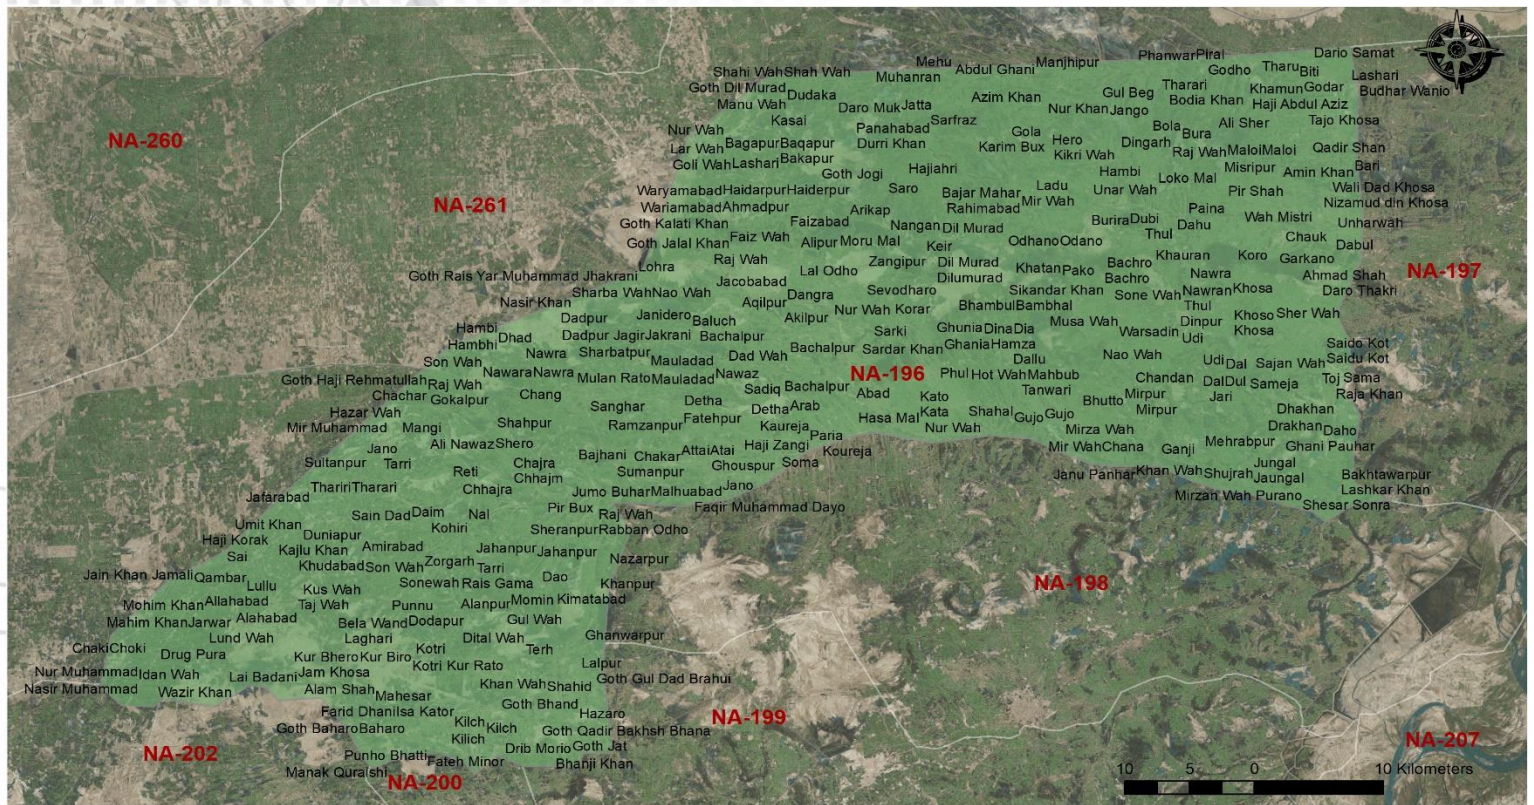

CONSTITUENCY PROFILE

NA-196 JACOBABAD

SINDH

CONSTITUENCY POPULATION

1,006,297

VOTER STATISTICS

Male

260,109

Female

260,109

Total

260,109

48%

of the total population are registered as voters

POLLING STATIONS

131

Male

128

Female

213

Combined

472

Total

Number of polling stations where registered voters exceed 1,200

AVERAGE VOTER AT POLLING STATION

1,030

AVERAGE VOTER AT POLLING BOOTH

311

LIST OF CONTESTING CANDIDATES

#	Name	Name of Political Party
1	Aijaz Hussain Jakhrani	Pakistan Peoples Party Parliamentarians
2	Khalid Nawaz Jakhrani	Independent
3	Sharif Khan	Independent
4	Shafiq Ahmed Khoso	Independent
5	Zaheer Ahmed	Pak Sarzameen Party
6	Abdul Ghani AG Ansari	Muttahidda Majlis-e-Amal Pakistan
7	Abdul Wahid	Pakistan Rah-e-Haq Party
8	Fahad Khan	Independent
9	Muhammad Mian Soomro	Pakistan Tehreek-e-Insaf
10	Maula Bukhsh Soomro	Independent
11	Nawab Ali	Independent